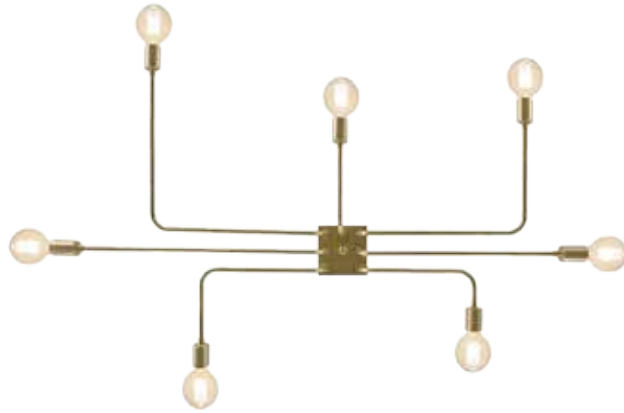

PF-435
Metro

Natural Brass finish

61"w x 40"d x 8"h

7 x 40watt G30 amber incandescent bulbs

Custom sizes and finishes are available.

4-6 weeks delivery